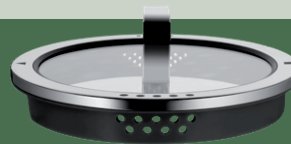

Life tastes great.

Your cooking made clever: **One lid. Four possibilities.**
WMF Function 4

WMF Function 4 Black Cookware Set 5 Piece

Set comprises 1 each High Casserole 16, 20, 24cm and Saucepan 16cm - no-lid, Steamer Insert 20cm.

Normally \$1,867.00

\$999.00

Save \$868.00

FUNCTION 1

Tightly sealed

Energy-saving and low-water cooking? It's no problem with the closed lid position!

FUNCTION 2

For rice and other fine foods

The small sieve opening is perfectly suited for straining off rice - not a single grain passes through.

FUNCTION 3

For potatoes and other vegetables

Cooking water can be drained off safely and easily through the large sieve - potatoes or pasta stay in the pot.

FUNCTION 4

Bring on the water!

If liquid needs to be drained off completely, simply twist the lid until it is in the open position.

WMF Diamondis 4pc Cookware Set
 Set comprises 1 each High Casserole 20cm, 24cm, Low Casserole 20cm and Saucepan 16cm - no lid.
 Normally \$1,159.00