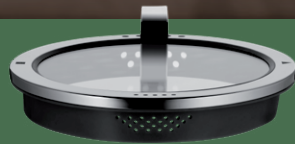

Life tastes great.

Your cooking made clever: **One lid. Four possibilities.**
WMF Function 4

WMF Function 4 Black Cookware Set 5 Piece

Set comprises 1 each High Casserole 16, 20, 24cm and Saucepan 16cm - no-lid, Steamer Insert 20cm.

Normally \$1,867.00

\$999.00

Save \$868.00

FUNCTION 1

Tightly sealed

Energy-saving and low-water cooking? It's no problem with the closed lid position!

FUNCTION 2

For rice and other fine foods

The small sieve opening is perfectly suited for straining off rice - not a single grain passes through.

FUNCTION 3

For potatoes and other vegetables

Cooking water can be drained off safely and easily through the large sieve - potatoes or pasta stay in the pot.

FUNCTION 4

Bring on the water!

If liquid needs to be drained off completely, simply twist the lid until it is in the open position.

WMF Diamondis 4pc Cookware Set
 Set comprises 1 each High Casserole 20cm, 24cm, Low Casserole 20cm and Saucepan 16cm - no lid.
 Normally \$1,159.00